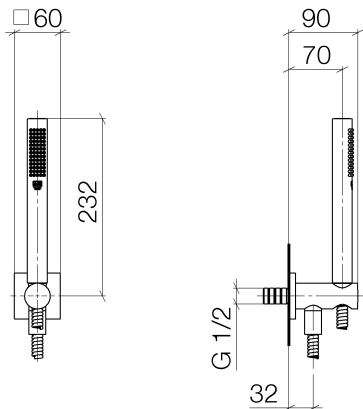

- CL.1

Hand shower set with integrated wall bracket - polished chrome

Article number: 27 802 970-00 0010

- Standard spray mode
- Descaling system
- 3/8" Shower outlet
- Metal shower hose 49-1/4" with anti-twist device
- Flange 2-3/8" x 2-3/8"
- 1/2" connection
- Water flow rate limited to max. 1.8 gpm
- Internal backflow preventer.

## Dimensional drawing

All dimensions in mm / inch = mm x 0,0394

Model/program/technical modifications and error excepted  
For more information see: [www.dornbracht.com](http://www.dornbracht.com) + 49 (0) 2371 433-460 mail@dornbrachtgroup.de

- CL.1

Hand shower set with integrated wall bracket - polished chrome

Article number: 27 802 970-00 0010

- CL.1

Hand shower set with integrated wall bracket - polished chrome

Article number: 27 802 970-00 0010